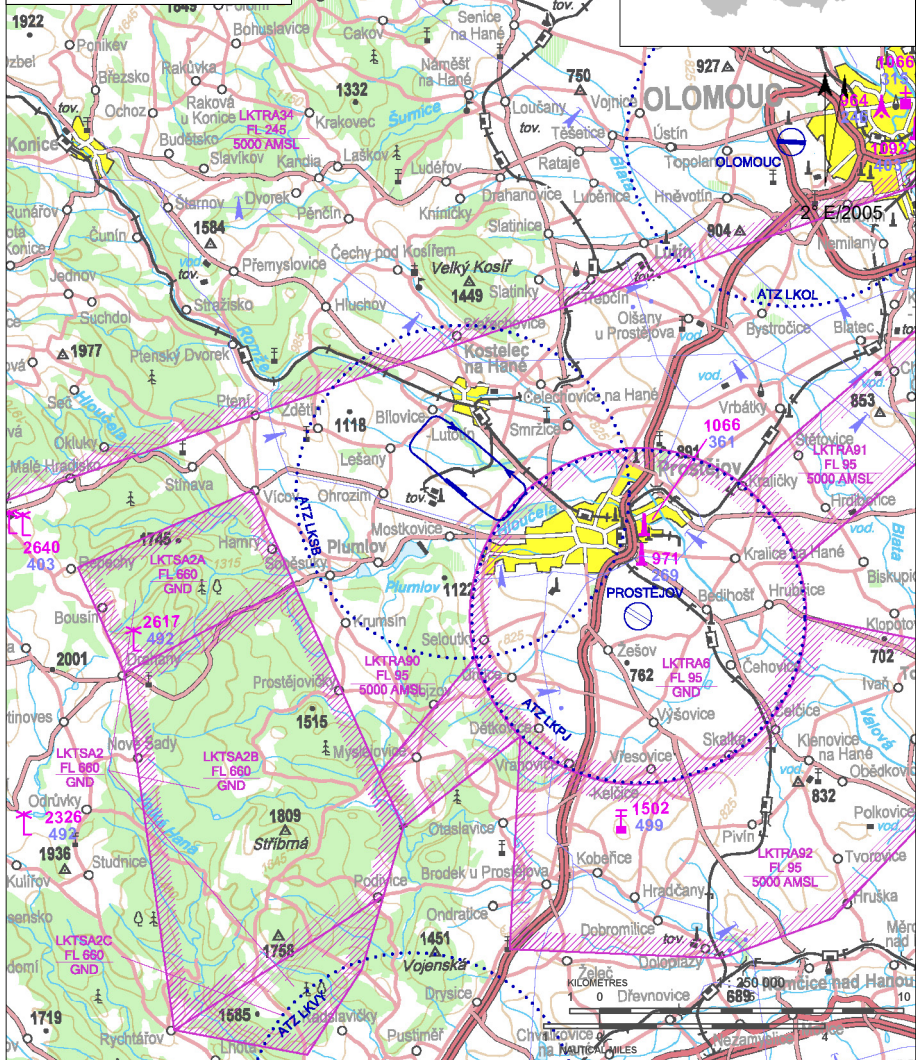

LKSB Stichovice

 Public domestic aerodrome

 VFR day

Stichovice RADIO
120,680

ARP: 49° 29' 10" N, 17° 03' 20" E
5,2 km GEO 285° from
the centre of Prostějov
ELEV: 837 ft / 255 m
Circuit: 1820 ft / 555 m AMSL

 Reduce flights in the area of Plumlov dam and its neighbourhood.

LKSB Stichovice

Stichovice RADIO
120,680

RWY	Magnetic direction	RWY dimensions	Strength	TORA	TODA	ASDA	LDA
14	135°	880 x 30	5500 kg / 0.3 MPa	880	920	880	880
32	315°	880 x 30	5500 kg / 0.3 MPa	880	920	880	880

15 APR - 15 OCT
SAT, SUN, HOL 0800 - 1500
(0700 - 1400) UTC,
other days O/R 24 HR in advance

BA 95, Avgas 100 LL

Aeroshell W100

O/R

only minor repairs

6 persons at the AD, guesthouses and hotels in the surroundings