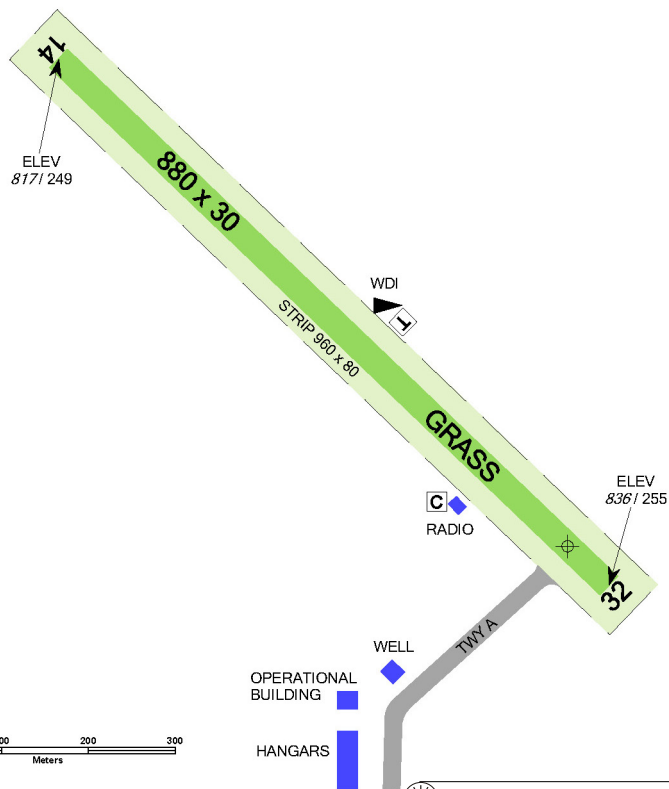

LKSB Stichovice

 Public domestic aerodrome

 VFR day

Stichovice RADIO
120,680

ARP: 49° 29' 10" N, 17° 03' 20" E
5,2 km GEO 285° from
the centre of Prostějov
ELEV: 837 ft / 255 m
Circuit: 1820 ft / 555 m AMSL

 Reduce flights in the area of Plumlov dam and its neighbourhood.

LKSB Stichovice

Stichovice RADIO
120,680

RWY	Magnetic direction	RWY dimensions	Strength	TORA	TODA	ASDA	LDA
14	135°	880 x 30	5500 kg / 0.3 MPa	880	920	880	880
32	315°	880 x 30	5500 kg / 0.3 MPa	880	920	880	880