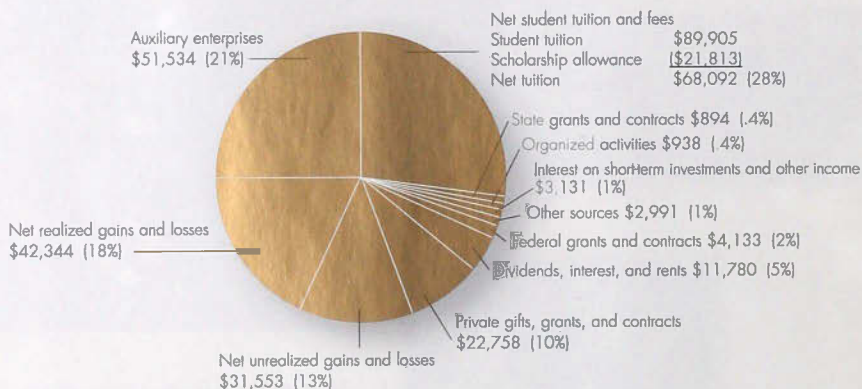

Financial Summary

Year ending June 30, 1998
(dollars in thousands)

Reynolda Campus (Arts and Sciences, Law and Management)

Revenues

$ 240,148