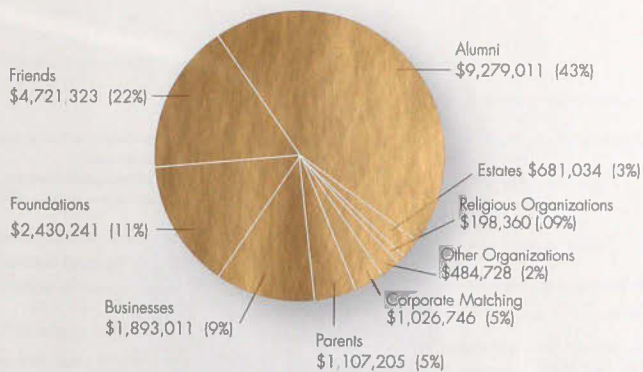

Charitable Donations

1997 - 1998

Reynolda Campus

$21,821,659