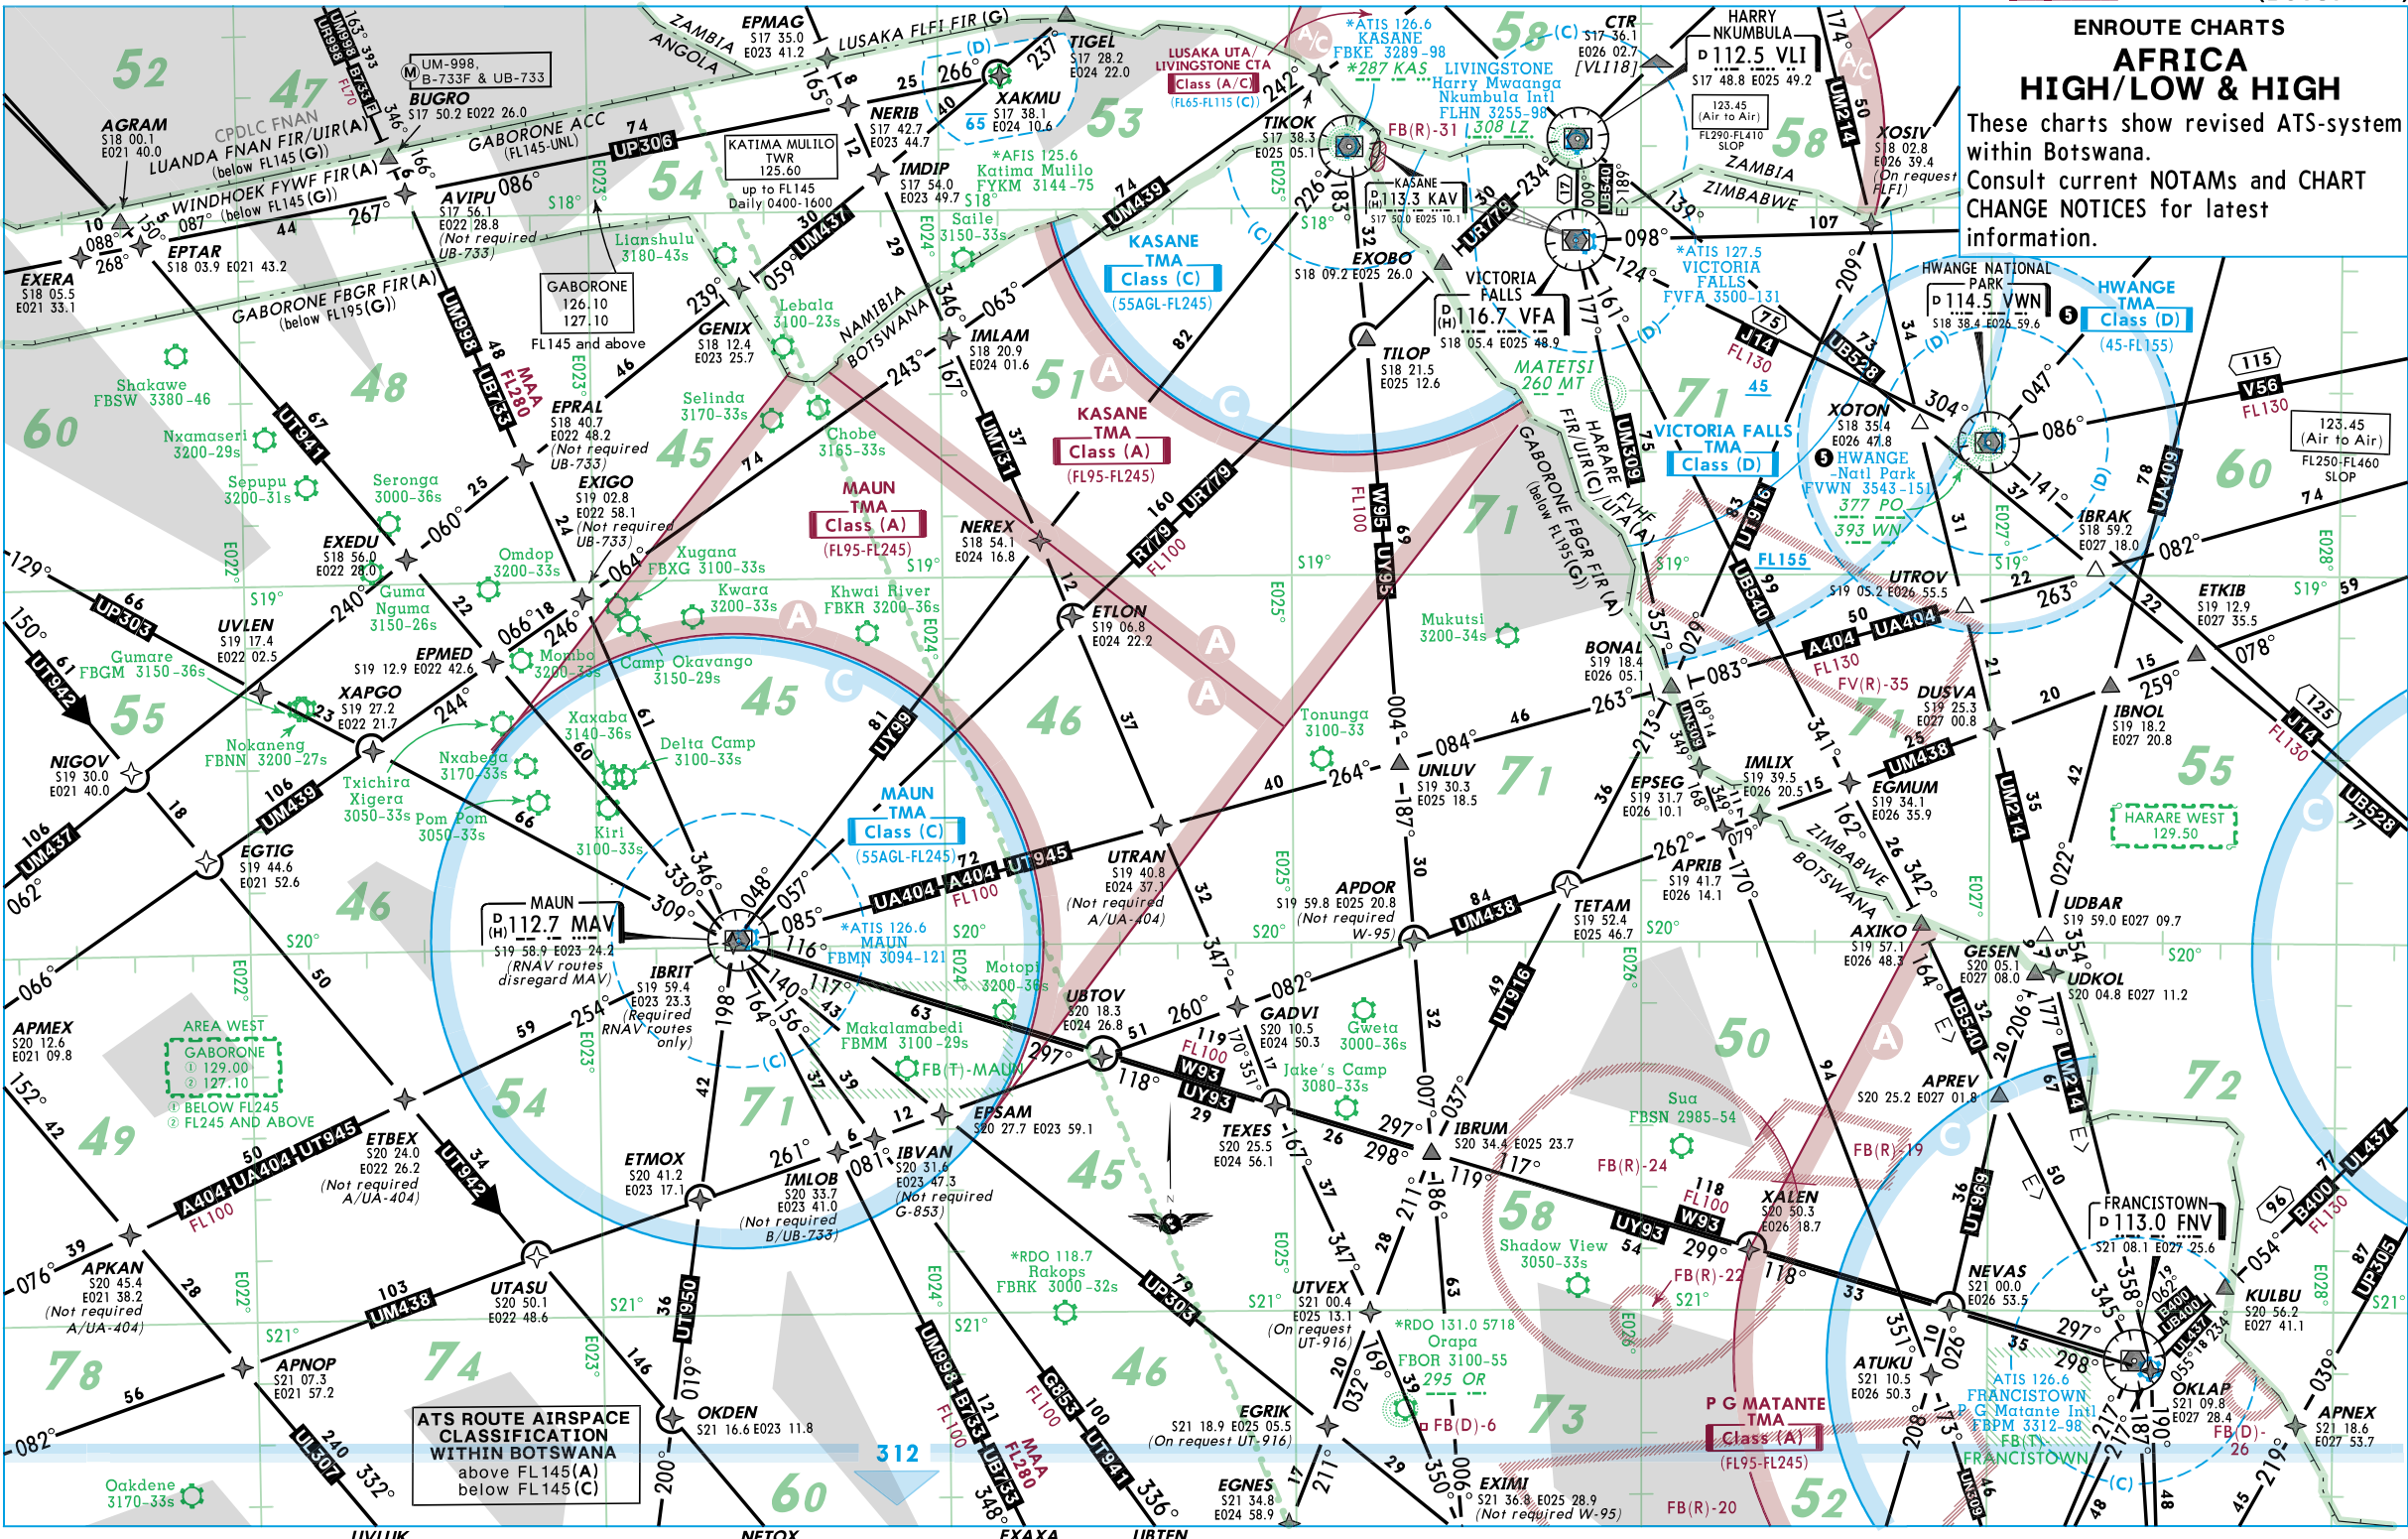

ENROUTE CHARTS
AFRICA
HIGH/LOW & HIGH

These charts show revised ATS-system within Botswana.
 Consult current NOTAMs and CHART CHANGE NOTICES for latest information.

ATS ROUTE AIRSPACE CLASSIFICATION WITHIN BOTSWANA
 above FL145(A)
 below FL145(C)