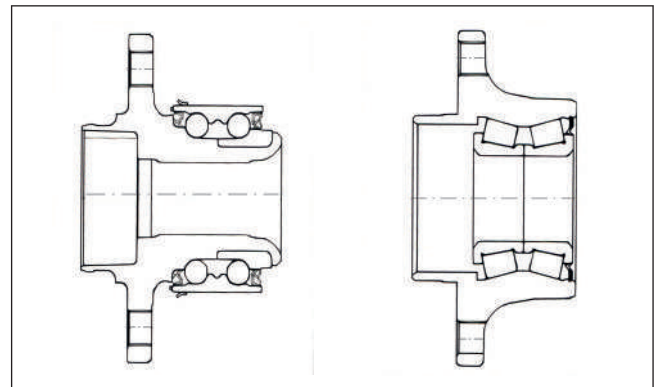

GENERATION 2 HUB BEARINGS - CRB2 & CRT2

CRAFT bearings has a bearing designation CRB2 for flanged double row angular contact ball bearings and CRT2 for flanged double row tapered roller bearings (**Picture 5**). Gen 2 hub bearings designed with the experience gained from first generation DAC & DU have an outer ring with an integral flange, replacing the function of a separate hub. The flange is tough, with threaded hole or studs to center and mount brake and wheel. Some of them have an impulse wheel as part of the outer ring, produced by cold forming. Typically used with a rotating outer ring for non-driven front or rear wheels.

Assembly of gen 2 hub bearing is made by fixing outer flanged ring to the knuckle and drive shaft is connected to the inner ring. When reassembling, all the mating surfaces and the spindle should be cleaned and lubed with the recommended lubricant, typically a small amount of engine oil. Occasionally a slide hammer or puller may be required to remove the assembly, but care must be taken not to damage the threads on the spindle or the spindle itself.

Product advantages:

- Lubricated for life;
- Easy assembled;
- Defined and preset clearance;
- Arranged sealing.

Picture 5 CRB2 & CRT2

GENERATION 3 HUB BEARINGS - CRB3 & CRT3

The Gen 3 wheel bearing design incorporates two separate flanges and a double row angular contact ball or tapered roller bearing design that are sealed and lubed for life. CRAFT bearings has a bearing designation CRB3 for ball bearings and CRT3 for tapered roller bearings (**Picture 6**). The outer ring flange does not rotate and is attached to the suspension, while the rotating inner ring, with its tough flange, spigot and threaded holes or studs is to locate and retain the wheel. Used for both driven and non-driven wheel applications.

Assembling Gen 3 hub bearings wheel and brake disc are fixed at the flanged inner ring, while outer ring is fixed to suspension.

Product advantages:

- High load carrying capacity;
- Reduced expenses of assembly due to construction of two flanges;
- Easy mounting;
- For front and rear wheels.