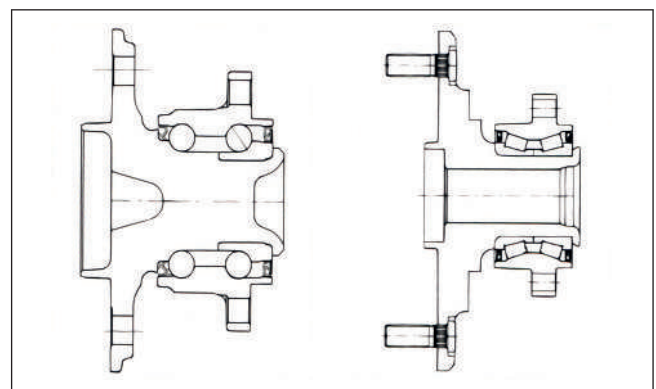

Picture 6 CRB3 & CRT3