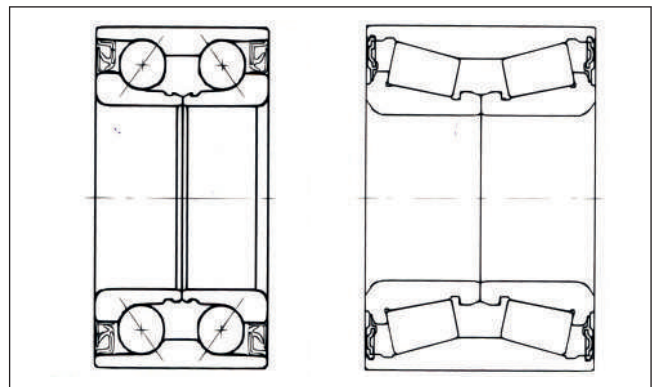

Product advantages:

- Lubricated for life;
- Defined and preset clearance;
- Integrated impulse wheel in the seal.

Picture 4 CRB & CRT