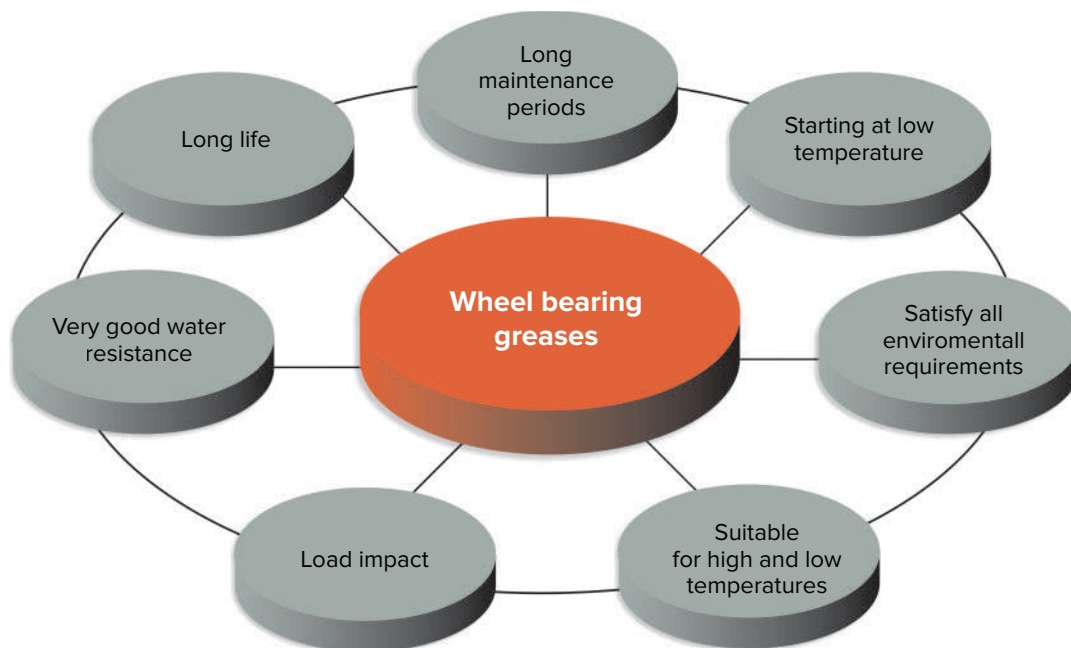

Features

In regards to grease and its application, there are critical elements used in the formulation process that must be considered. These elements include the thickener type and concentration, lubricant type, viscosity and additive package. Moreover, there are special requirements of wheel-bearing greases that are shown in **Picture 7**. Greases are rated by the National Lubricating Grease Institute (NLGI) and range from 000 through 6. An NLGI 2 grade is typically the specification used in automotive greases. Regardless of the application, greases should reduce friction and wear, protect against corrosion, seal bearings from water and contaminants.

Picture 7 Requirements of wheel - bearing greases

While one of the main reasons for grease failure is selecting the wrong type of grease for the intended application, there may also be other causes, such as incompatibility resulting in excessive softening of the grease, contamination leading to excessive wear or applying too little or too much grease for the application. Over 50 percent of all rolling-bearing defects are due to improper lubrication (see **Chart 1**). In close cooperation with our quality engineers and manufacturing shops we made conclusions and the following greases are used in our automotive bearings: ESSO/MOBIL RONEX MP, SHELL Alvania RL2 (Gadus S2 V100 2), China Hangu No.2 & Kyodo Yushi RareMax AF-1 (**Table 1**)

In order to prevent external dirt or humidity from entering into the bearing and prevent lubricant from leaking out sealing mechanisms are used. The service life of the bearings very often depends on the efficiency of these mechanisms. There are a lot of different types, and various factors must be considered when choosing the right one to be applied:

- Type of lubricant;
- Rotation speed;
- Cost.