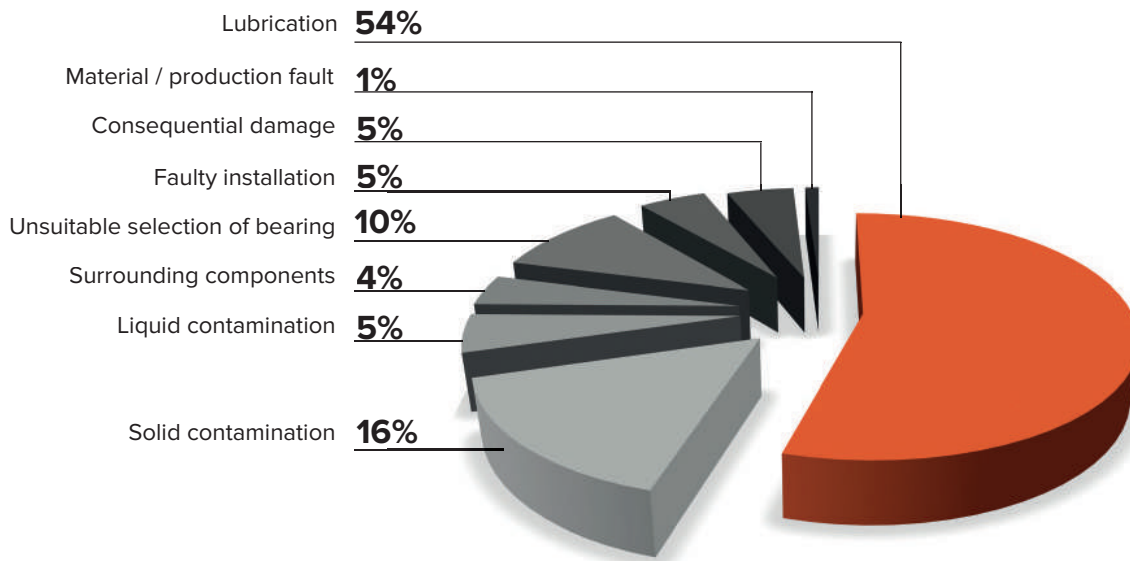

Some of wheel bearings have a layer of elastomeric material, containing magnetic particles, applied directly on the seal flinger. This type of impulse wheel, integrated into the seal, is difficult to visually identify. The handling of such a bearing has to be done with care as magnetized seal can be easily damaged and this will affect the ABS function.

The bad efficiency or low quality of seals can lead to solid and liquid contamination of lubricant. Solid contamination in the lubricant cause wear and premature fatigue. The harder the ingress contaminant and the smaller the bearing, the more life is reduced. The harmful effect of liquid contaminants in lubricant is often greatly underestimated. Even pure water without additional aggressive media has a very high potential for damage in rolling bearings.

Chart 1 Common causes of rolling-bearings failure

Grease brands	Manufacturer	Thickener	Base Oil
RareMax AF-1	Kyodo Yushi Co	Urea	Mineral
Ronex MP	Exxon/Mobil	Lithium	Mineral
Alvania RL2	Shell	Lithium	Mineral
Hangu No.2	Great Wall	Urea	Mineral

Table 1 Grease brands used in CRAFT Automotive bearings

To avoid these types of contamination following steps can be used :

- Usage of clean lubricants;
- Effective sealing;
- Thorough cleaning of the parts surrounding the bearings;
- Cleanliness during installation.